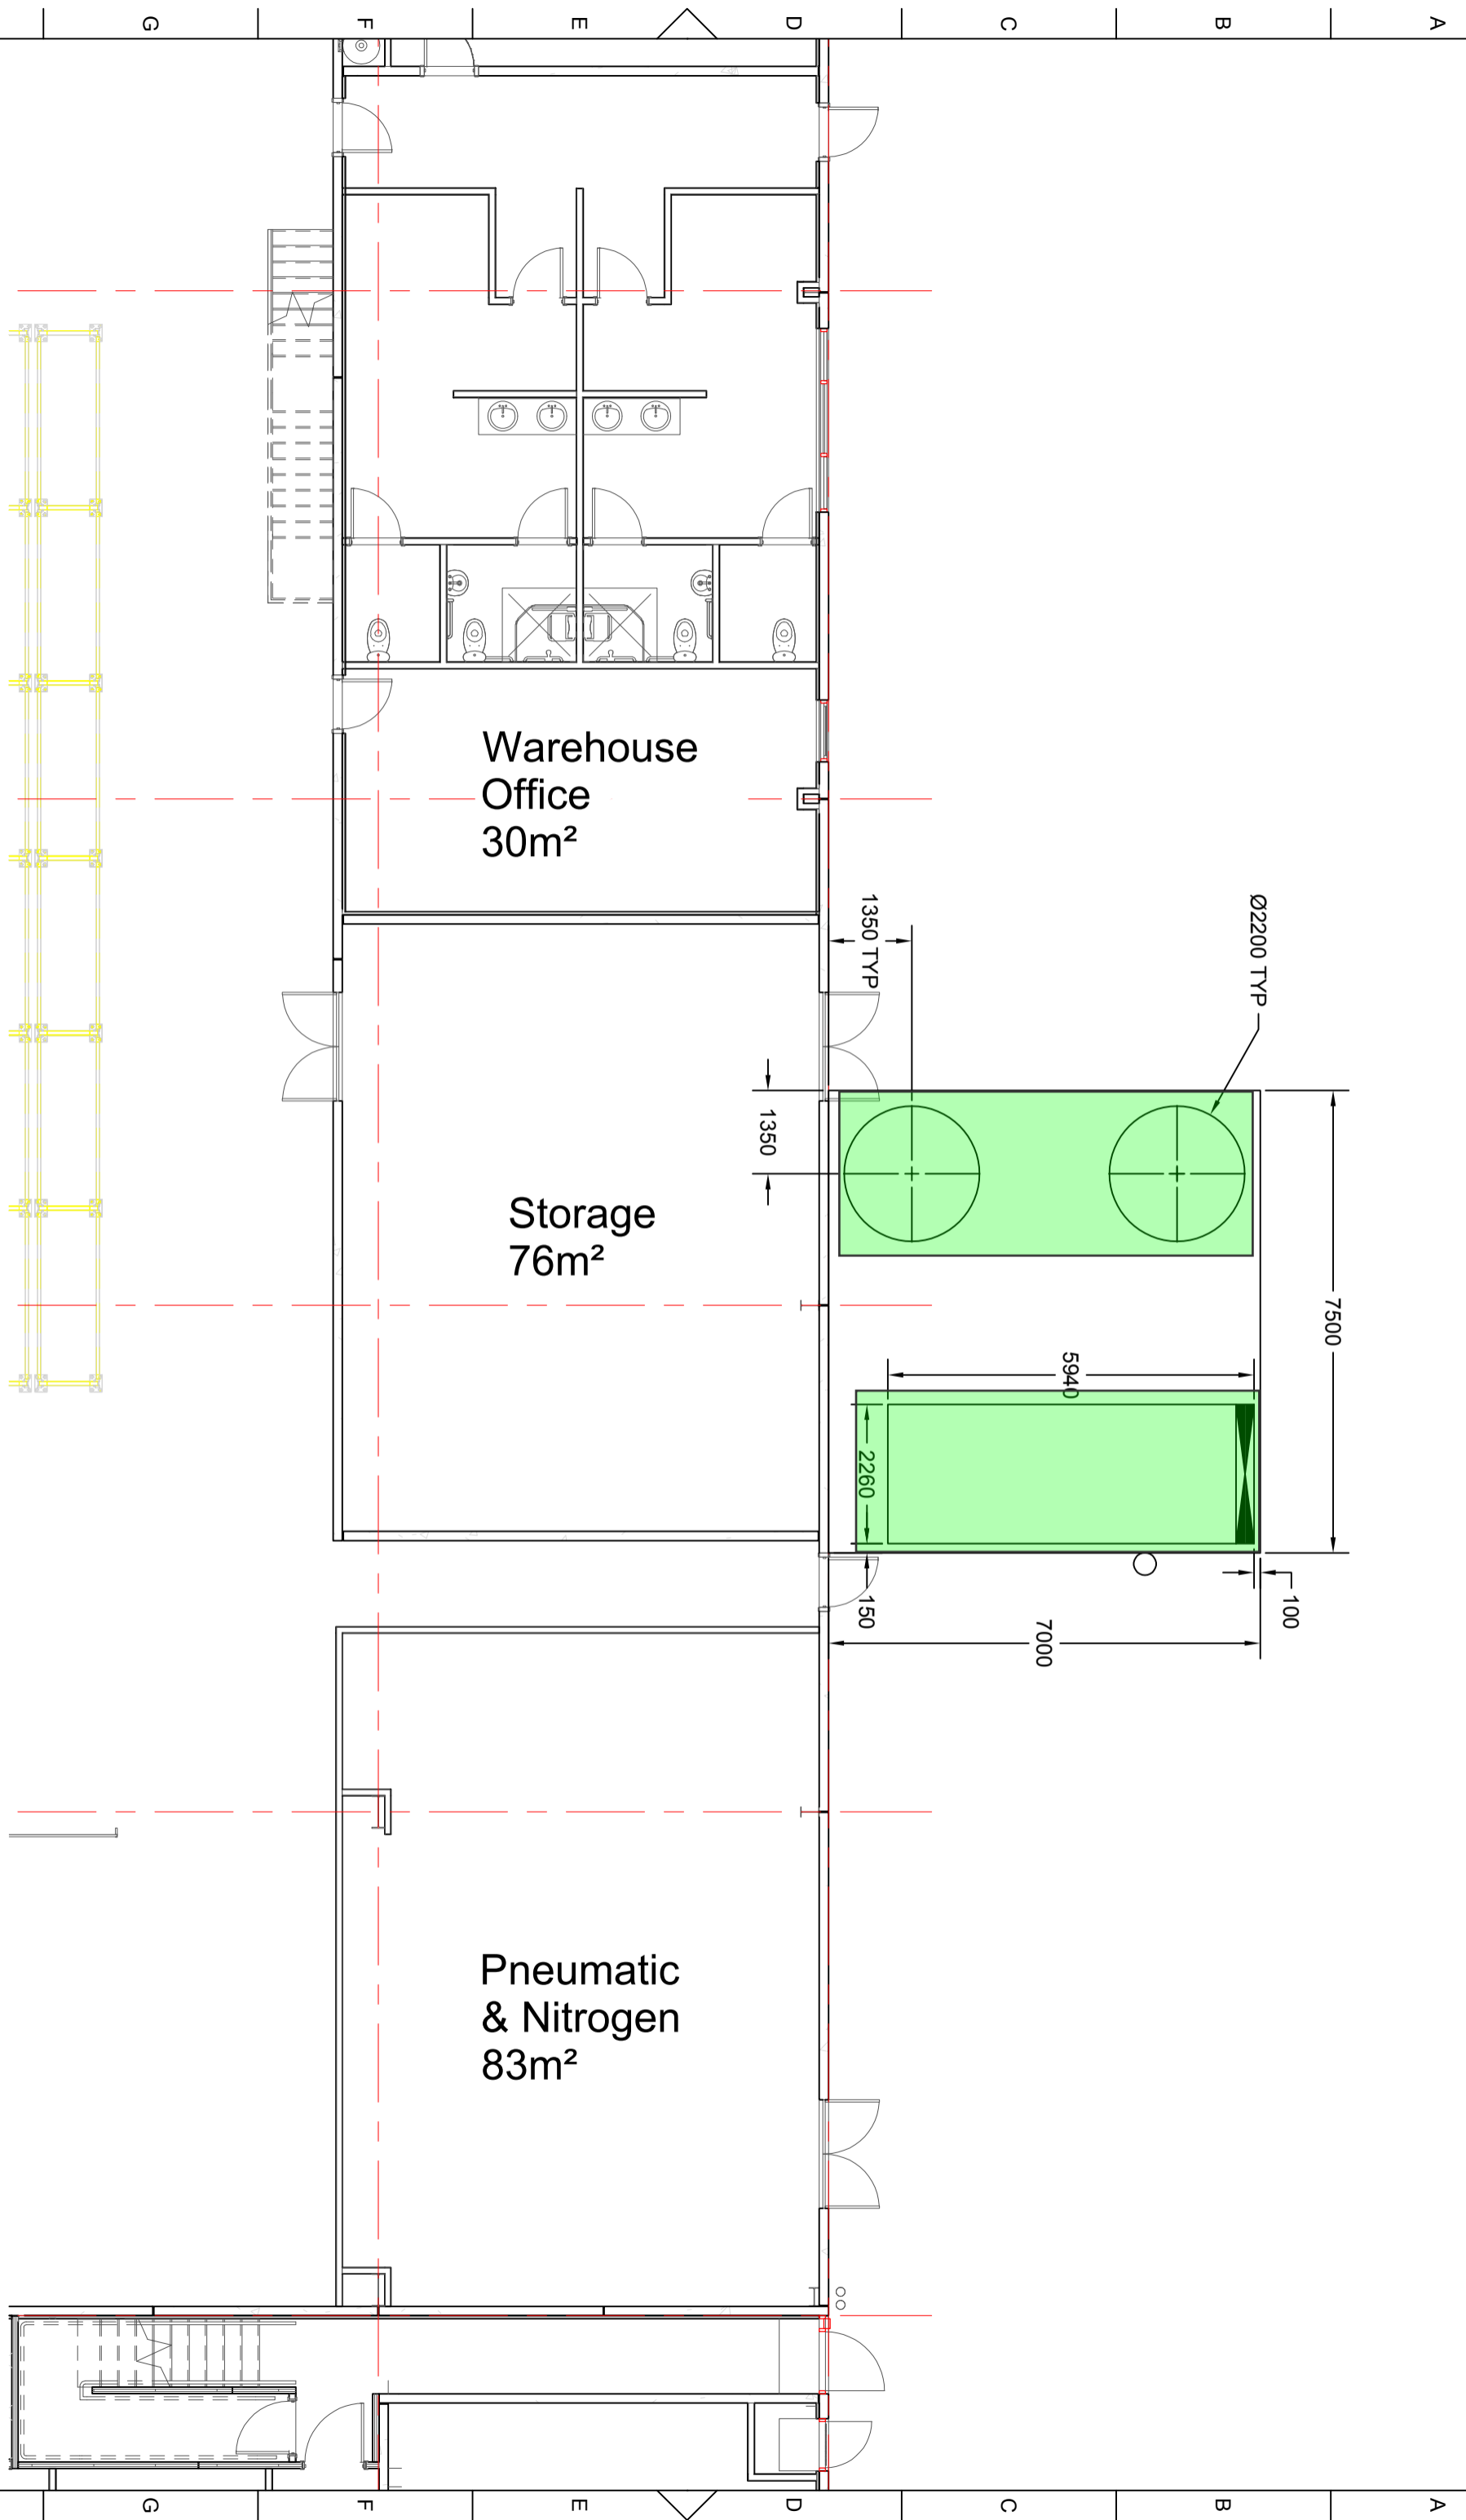

DO NOT SCALE

		<p>THIS DRAWING AND DESIGN REMAINS THE PROPERTY OF ACTIVE REFRIGERATION. IT IS NOT TO BE REPRODUCED OR COPIED WITHOUT WRITTEN PERMISSION.</p> <p>Active Refrigeration Contracting Ltd. © ALL INTELLECTUAL PROPERTY RIGHTS RESERVED</p>	
CONTRACT:	N.Z.D.C.G Ltd. POWDER PLANT HVAC	SCALE:	1:100 (A3)
TITLE:	OUTDOOR EQUIPMENT LAYOUT	DRAWN:	E SMITH
DATE:	10.3.2017	CHECKED:	G GREEN
PROJ NUMBER:	41255-100-S2	REV:	02
REV	DESCRIPTION	DATE	DRAWN
02	LAYOUT CONDENSED	08.3.17	ES
01	FIRST ISSUE	10.3.17	ES